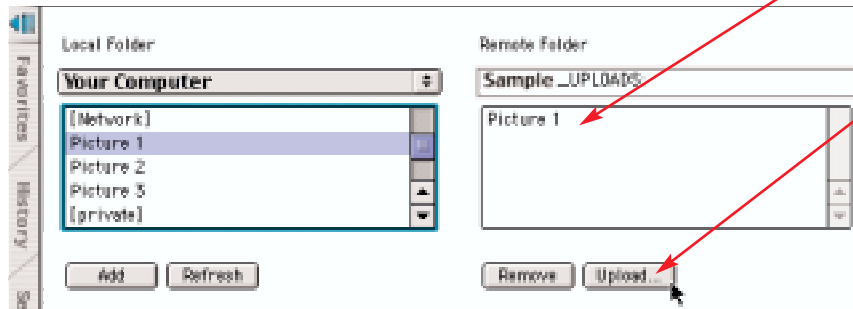

Once file/files are in the list select Upload.

A User ID and Password box will appear.

Enter your username and password

Username:

Password:

Warning: Applet Window

Enter your User ID and Password.

Your files will then be uploads to our Server