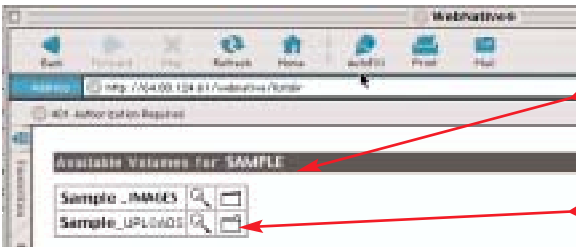

WebNative-UPLOADS

Address:

Web address: <http://208.179.135.46/webnative/listdir>

Connect to "64.80.124.61" as:

User ID:

Password:

Realm: WebNative

☐ Remember Password

Enter your User ID and Password.

*Note: They are case sensitive.
The Password can be changed by contacting WLG.

USER NAME: HBM_ADS

PASSWORD: public

Your company name will appear here.

This is where you will be able to upload files to WLG.